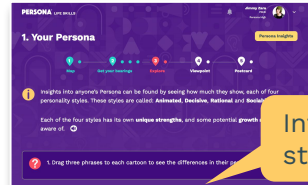

# The Persona Life Skills platform

>60 self-directed life skills modules

>15 teacher-facilitated modules

Pop-up contextual teacher guidance

In-school, blended or remote learning

Dashboard to manage and track