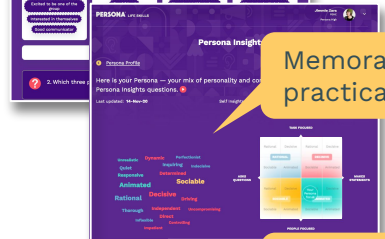

# The Persona Life Skills platform

>60 self-directed life skills modules

>15 teacher-facilitated modules

Pop-up contextual teacher guidance

In-school, blended or remote learning

Dashboard to manage and track

Interactive, social student activities

Memorable, practical insights

Built-in impact monitoring

An engaging learning metaphor

Empowers non-specialist teachers

Student name	Email address	Status
John Smith	johnsmith@persona.com	Active
Jane Doe	jane@persona.com	Completed
Mark Brown	mark@persona.com	Completed
Chloe Taylor	chloe@persona.com	Active
Harriet King	harriet@persona.com	Completed
Mary Hill	mary@persona.com	Completed