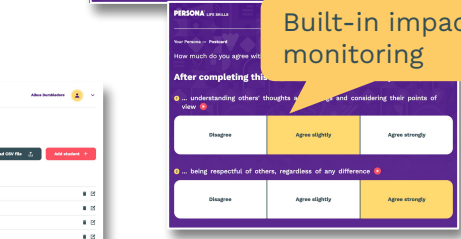

# The Persona Life Skills platform

>60 self-directed life skills modules

>15 teacher-facilitated modules

Pop-up contextual teacher guidance

In-school, blended or remote learning

Dashboard to manage and track

Interactive, social student activities

Memorable, practical insights

Built-in impact monitoring

An engaging learning metaphor

Empowers non-specialist teachers

Student name	Email address	Status
John Smith	johnsmith@persona.com	Active
Jane Doe	jane@persona.com	Completed
Mark Brown	mark@persona.com	Completed
Chloe Taylor	chloe@persona.com	Active
Harriet King	harriet@persona.com	Completed
Mary Hill	mary@persona.com	Completed