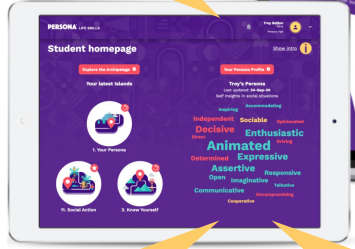

# The Persona Life Skills platform

>60 self-directed life skills modules

>15 teacher-facilitated modules

Pop-up contextual teacher guidance

In-school, blended or remote learning

Dashboard to manage and track

Interactive, social student activities

Memorable, practical insights

Built-in impact monitoring

An engaging learning metaphor

Empowers non-specialist teachers

Student name	Email address	Status
John Smith	johnsmith@persona.com	Active
Jane Doe	jane@persona.com	Completed
Mark Brown	mark@persona.com	Completed
Chloe Taylor	chloe@persona.com	Active
Harriet King	harriet@persona.com	Completed
Mary Hill	mary@persona.com	Completed